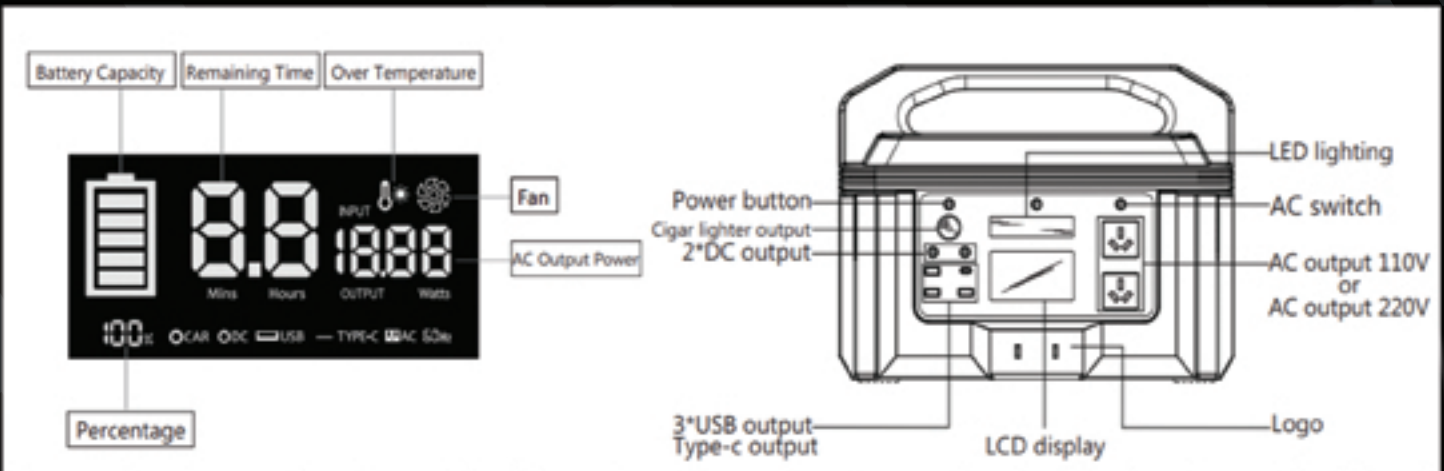

EMERGENCY BACK UP POWER

SPECIAL EVENTS

RW2560ELC PORTABLE POWER STATION

Features:

- 110V output 1500W
- 12V output
- 400W MPPT(12 & 24V charging)
- Car charging via cigarettelighter
- USB Outlets
- Pure Sine Wave
- LiFePO4Cells
- 23.5kg and 42x 30 x 33 cm

Battery category	Lithium iron phosphate battery
Battery power	2560Wh
Battery capacity	100Ah
Voltage	25.6V
Cycle life	3000Cycles
Overcharging protection voltage	29.2V
Overdischarge protection voltage	22.4V
Charging over temperature protection	50°C
Discharge over temperature protection	65°C
Short circuit protection	Yes
Reverse connection protection	Yes
Overload protection	Yes
Protection level	IP21
Product noise	≤60dB

Charging method	Estimated charging time(h)
Mains supply charging(400W)	9
Car charging(100W)	32
100W solar panel	32
200W solar panel	16
400W solar panel	9